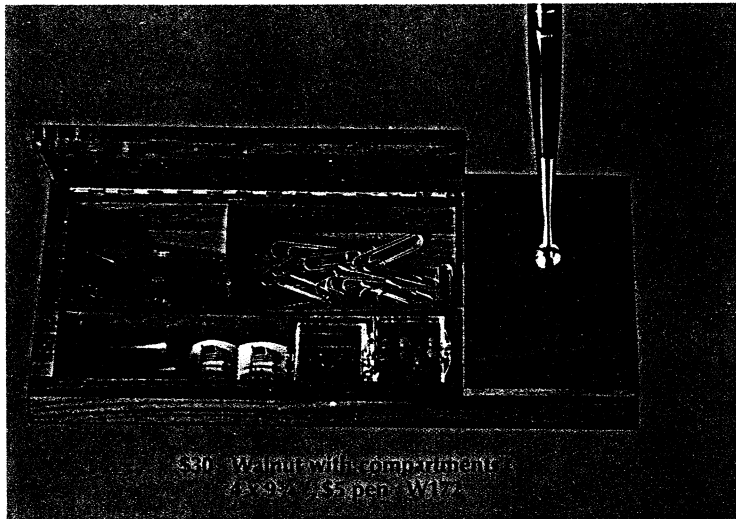

\$35 Walnut with stoneware cup and letter opener, 3 1/4 x 8 1/2", \$6 pen 3B3

\$35 Green onyx, 3 1/4 x 5 1/2", \$6 pen 3AH

\$35 Walnut with tools in compartment, 4 x 9 3/4", \$5 ball pen W163

\$32.50 Jet Crystal, 3 1/4 x 8 1/2", \$6 pen 3AV